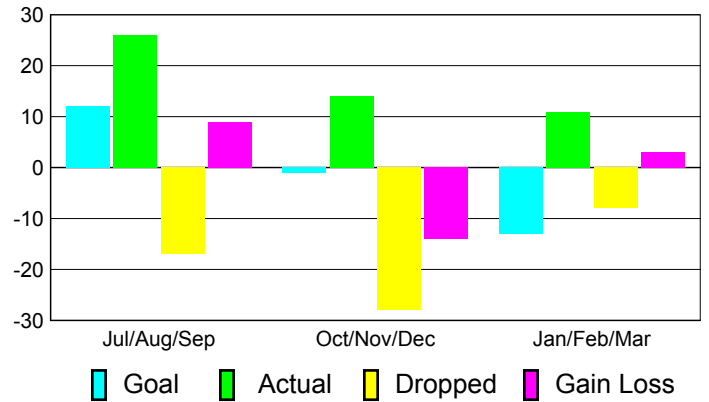

### YTD Status Quo Clubs 2010-2011

Status Quo Clubs Compared to Status Quo Members

## MEMBERSHIP

**Membership Results  
2010-2011**

**Membership  
2009-2010**

Month	Net Memb Goal	Actual New Memb	Actual Dropped Memb	Gain/Loss of Memb	Gain/Loss of Memb
Jul/Aug/Sep	12	26	-17	9	19
Oct/Nov/Dec	-1	14	-28	-14	-5
Jan/Feb/Mar	-13	11	-8	3	-10
<b>Totals</b>	<b>-2</b>	<b>51</b>	<b>-53</b>	<b>-2</b>	<b>4</b>

### Membership Results 2010-2011

Goal, New, Dropped, Gain/Loss

### Comparison of Membership Gain/Loss

Current Year Compared to the Previous Year