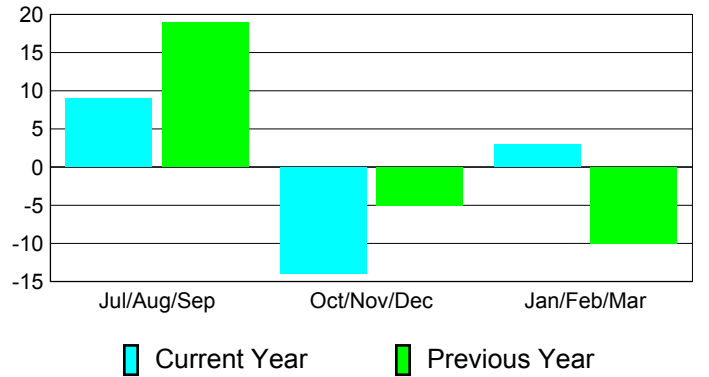

Gender Comparison 2010-2011

Male

Female