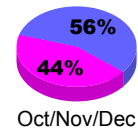

Gender Comparison 2010-2011